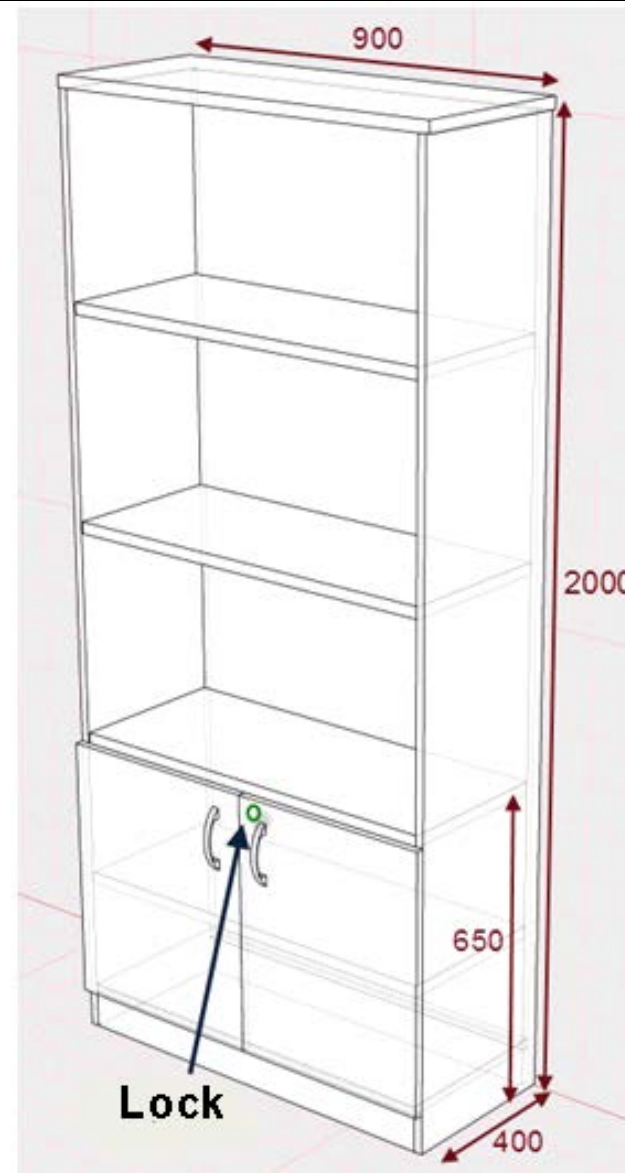

Technical Specifications (with pictures)

Items to be Supplied*	Quantity	Description / Specifications of Goods	Specifications in pictures	Latest Delivery Date
1	12	Table 1450x700x750H tabletop - melamine chipboard 36mm (EGGER) / KRONOPOL / frame 18 mm / edge - PVC 2mm thick / handles of bookcase - metal		04 July 2014

<p>2</p>	<p>3</p>	<p>Table 1000x700x750H tabletop - melamine chipboard 36mm (EGGER) / KRONOPOL / frame 18 mm / edge - PVC 2mm thick / Drop-table-segment with hinges / Leg - metal chrome</p>		
<p>3</p>	<p>3</p>	<p>Bookcase 1600x380x1300H Bookcase frame & shelves - melamine chipboard 18mm (EGGER) / KRONOPOL / edge - PVC 2mm thick</p>		

4

6

Bookcase 900x400x2000H Bookcase frame, doors & shelves - melamine chipboard 18mm (EGGER) / / KRONOPOL / edge - PVC 2mm thick / handles of bookcase - metal

<p>5</p>	<p>3</p>	<p>Bookcase 800x400x700H Bookcase frame, doors & shelves - melamine chipboard 18mm (EGGER) / KRONOPOL / edge - PVC 2mm thick / handles of bookcase - metal</p>		
<p>6</p>	<p>3</p>	<p>Bookcase 1700x400x1110H Bookcase frame, doors & shelves - melamine chipboard 18mm (EGGER) / / KRONOPOL / edge - PVC 2mm thick / handles of bookcase - metal</p>		

7	12	Wall panel 1000x18x300	
8	12	<p>Armchair comfortable seat and ergonomically profiled backrest / Soft upholstered seat and backrest/ Smoothly adjustable chair height / Fixed armrests / castors, colour dark gray, textile lining.</p>	